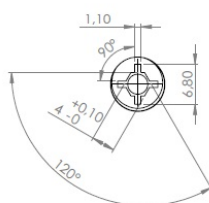

PRODUCT SHEET

Description:

Glass Pivot Hinge "S", 42x20x2mm, 6mm Glass, SS-304 Polished, W/ø9x8mm Brass Bushing & Screws
W/Soft Tip, All SS-look

Item number:

15.06.060-0

Units	Box	Carton	HS Code	Barcode
Pair	15	150	8302100090	 5704866053990